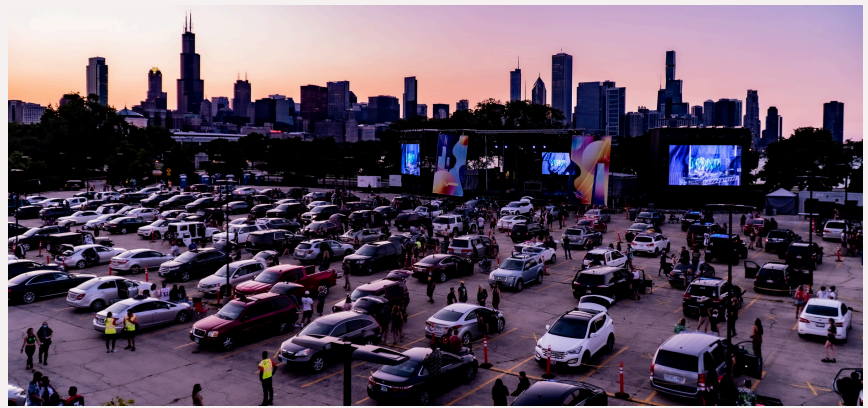

Parking Lots

Drive-Ins, Concerts, Festivals and More!

The stadium is surrounded by multiple open surface lots that are available for rent for concerts, car shows, drive-ins, festivals, and tented events. Adjacent to Lake Shore Drive, the South Lot and Waldron Garage are highly visible to the over 200,000 commuters who pass by on Lake Shore Drive every day.

Lot Size:

South Lot: 350,000 sq. ft. | Adler Lot: 110,000 sq. ft.

East Museum Lot: 3,000 sq. ft. | Waldron Roof Deck: 21,000 sq. ft.