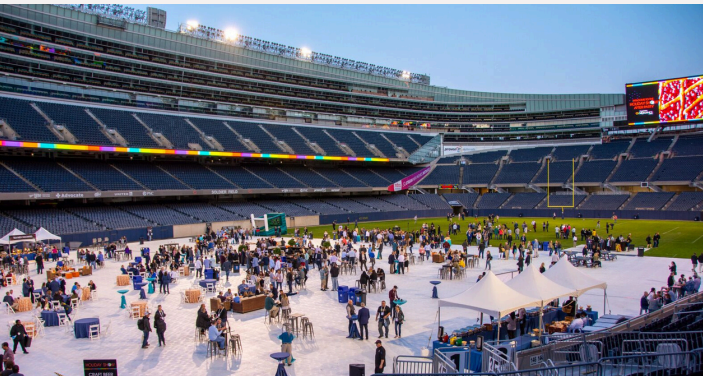

Maximum Capacity:

Reception: 1,500 | Seated Dinner: 850 | Theatre: 950 | Classroom: 520

The Miller Lite Midway

Lounge where modern meets rustic

The Miller Lite Midway features a modern, lounge atmosphere with multiple built-in bars, TVs, leather seating and a fireplace. This space is unparalleled to any other event space at Soldier Field with dramatic field views near the 50-yard line. Existing high-top seating makes it the perfect space for cocktail receptions, corporate gatherings, or speaking engagements.

Maximum Capacity:

Reception: 500 | Seated Dinner: 200 | Theatre: 350 | Classroom: 100

Field

Party Where The Pros Play

Make a lasting impact on your guests by hosting your next event on the 50-yard-line! The hallowed stadium field hosts sporting events, festivals, receptions, and tented functions – the field can be used for almost any event. Create a one-of-a-kind experience for your guests at Soldier Field that they will be talking about for years to come.

Maximum Capacity:

Reception: 500 | Seated Dinner: 200 | Theatre: 120 | Classroom: 50

Colonnades

Sweeping City & Lake Michigan Views

The historic Colonnades are one of Soldier Field's most distinctive features. The landmark columns are available for private outdoor hospitality events or in conjunction with the United Club. This space offers a beautiful setting for small to large weddings, banquets, and receptions.

Maximum Capacity:
Reception 125 | Seated Dinner 70

Parklands

Outdoor Events

The beautifully manicured lawns that surround Soldier Field are perfect for concerts, festivals, walks and runs, and tented receptions. Adjacent to Chicago's Lake Front Trail, these outdoor green spaces are convenient race start and finish line areas for 5ks and fun runs. With easy stage and sponsor load-in, as well as convenient parking, planning a parkland event is a breeze.